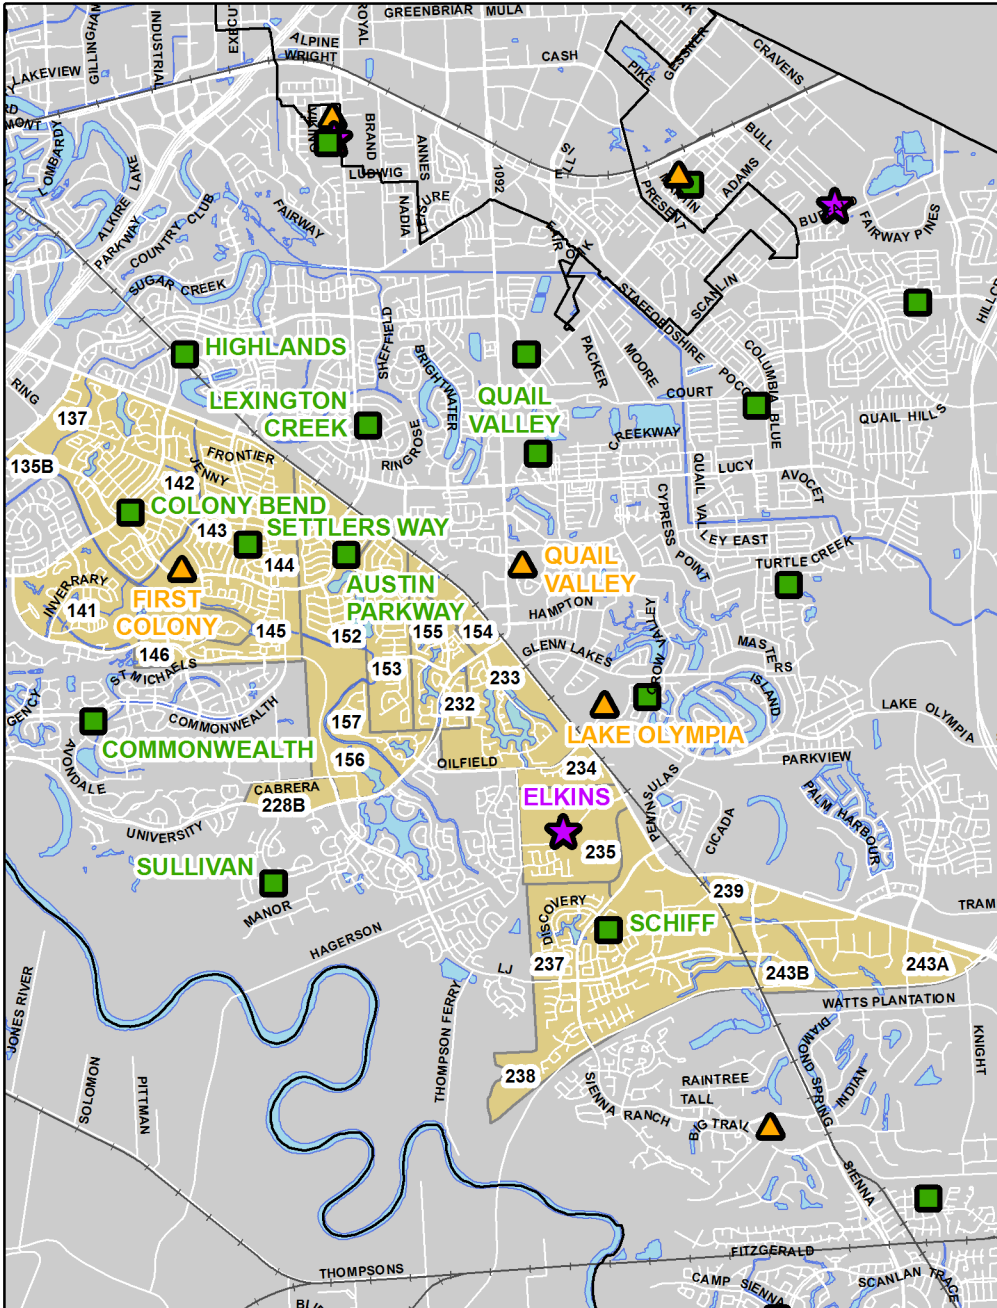

FBISD: Adopted Boundary Changes for 2018 - 19

Current Attendance Area

Proposed Attendance Area

Planning Units
 Attendance Zone
 Elementary
 Middle School
 High School