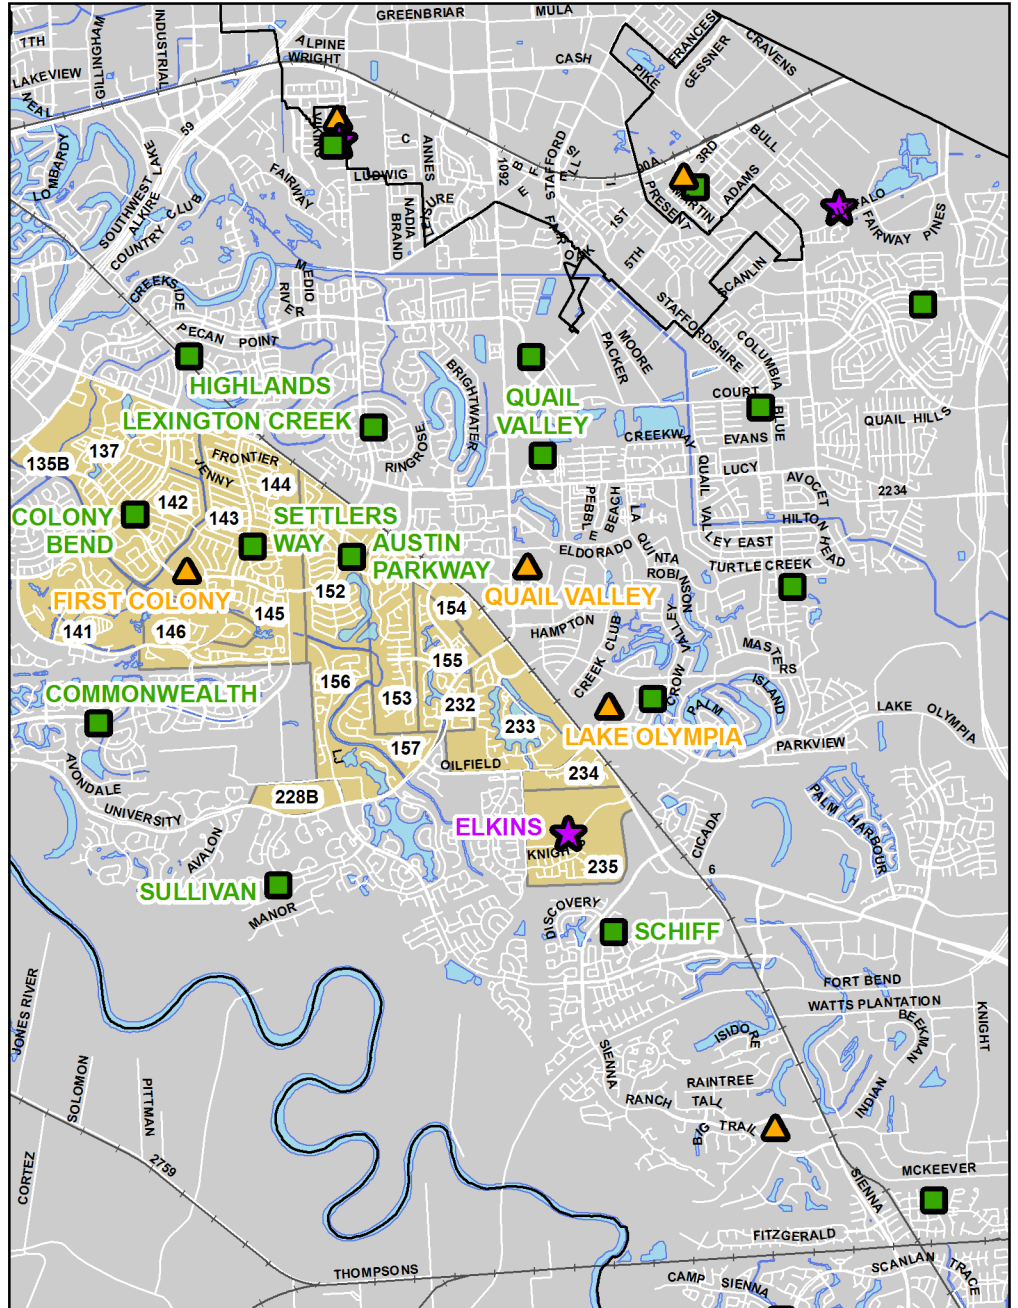

FBISD: Adopted Boundary Changes for 2018 - 19

Current Attendance Area

Proposed Attendance Area

Planning Units
 Attendance Zone
 Elementary
 Middle School
 High School